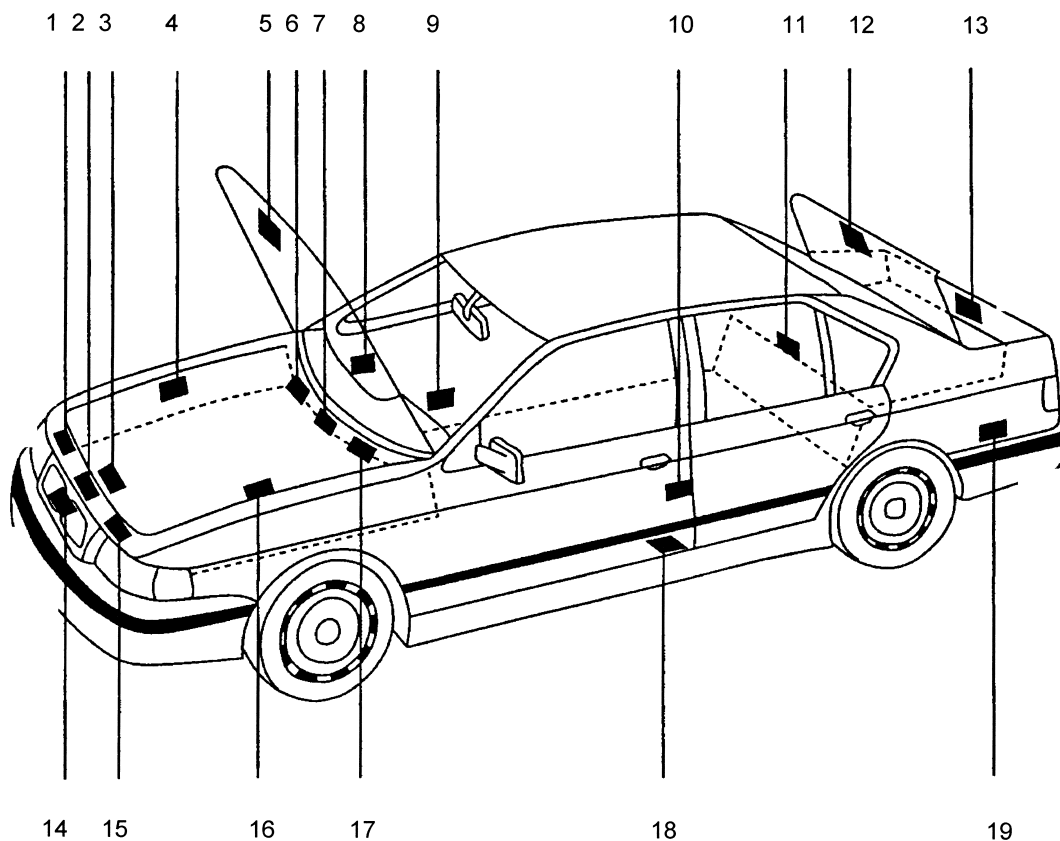

**KLEURCODE IN AUTO / COLOUR CODE IN CAR /
FARBCODE IM AUTO / CODE DU COULEUR DANS LA VOITURE**

ALFA ROMEO	5-12-8-17-15	MAZDA	2-5-12-17
AUDI	3	MERCEDES	2
AUSTIN-ROVER	1-2-5-6-7-18-17	MITSUBISHI	1-2-5-17
AUTOBIANCHI	1-12-16	NISSAN	1-6-17-16
BMW	1-6-17-16	OPEL	1-2-6-17-16-15
CITROEN	1-4-7-6-17-16	PEUGEOT	14-1-2-4-6-17-15
DACIA	2-7	PORSCHE	2-7-8-17-10
DAIHATSU	6-7	RELIANT	4-6-16-14
DATSUN	1	RENAULT	2-4-7-13-11
FERRARI	13-12	ROVER	1-2-5-6-7-17-18-15
FIAT	1-2-5-7-12-16	SAAB	4-7-13-12-17-16
FSO	4-6	SEAT	12-17
FORD EUROPE	1-6-17-10-13-19	SKODA	3-6
GENERAL MOTORS	1-2-6-17-16-15	SUBARU	14
HONDA	6-7	SUZUKI	9-8-16-15
HYUNDAI	1-7	TALBOT	2-4-6-17
INNOCENTI	1-12-10	TOYOTA	2-6-7-16-15
ISUZU	1-7	TRIUMPH	1-6-8
JAGUAR	1-5-18	VAUXHALL	1-2-6-17-16-15
LADA	7-19-13-17-16-11	VOLKSWAGEN	3-19-13-12
LANCIA	1-12-16	VOLVO	1-2-4-7-6
LOTUS	17-15	ZASTAVA	7-16
MASERATI	2-12		